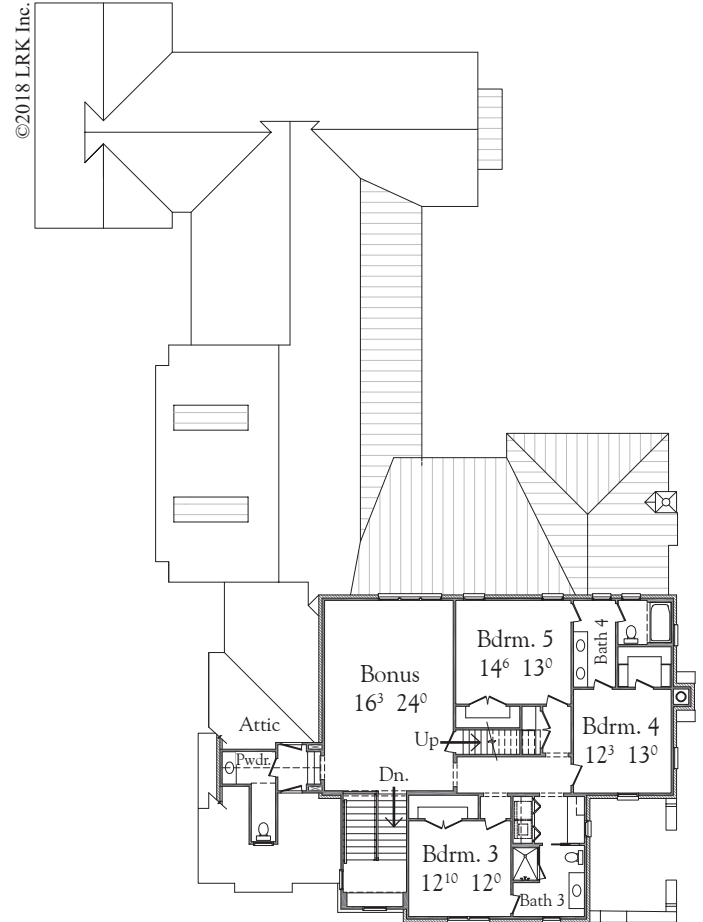

2019 Vesta Show Home - Chapel Cove - Lot 42

Total Sq. Ft. - 4,905 Sq. Ft.

First Floor Plan - 3,366 Sq. Ft.

Second Floor Plan - 1,539 Sq. Ft.

175 Toyota Plaza, Suite 500
 Memphis, Tennessee 38103
 Telephone 901 521 1440
 Fax 901 525 2760
 Internet: www.lrk.com