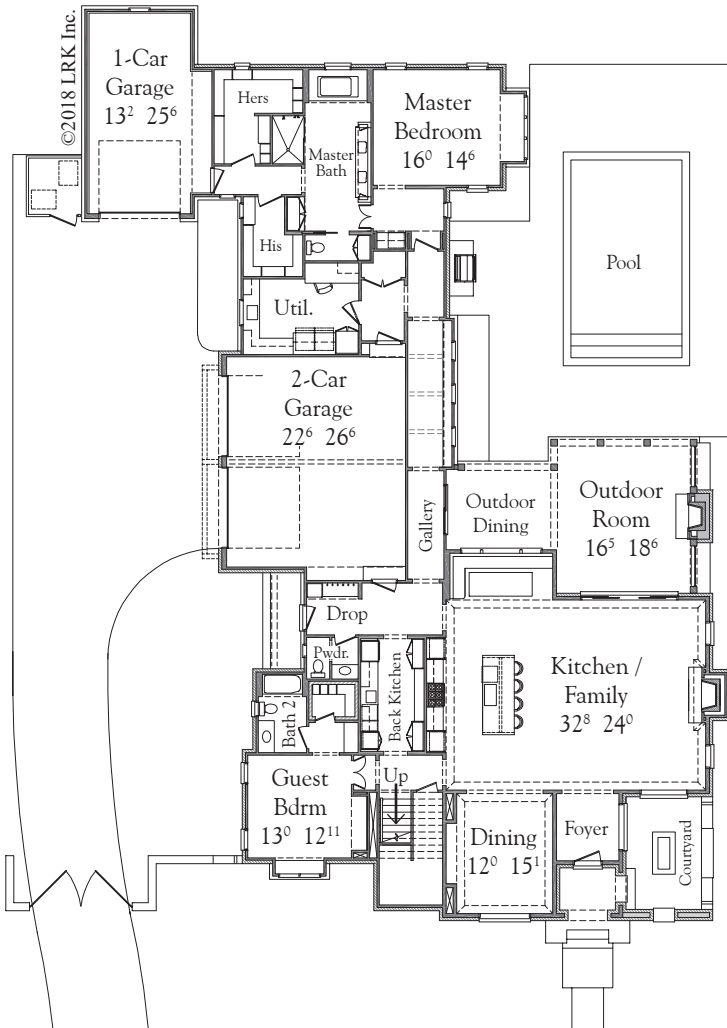

2019 Vesta Show Home - Chapel Cove - Lot 42

Total Sq. Ft. - 4,905 Sq. Ft.

First Floor Plan - 3,366 Sq. Ft.

Second Floor Plan - 1,539 Sq. Ft.

175 Toyota Plaza, Suite 500
 Memphis, Tennessee 38103
 Telephone 901 521 1440
 Fax 901 525 2760
 Internet: www.lrk.com